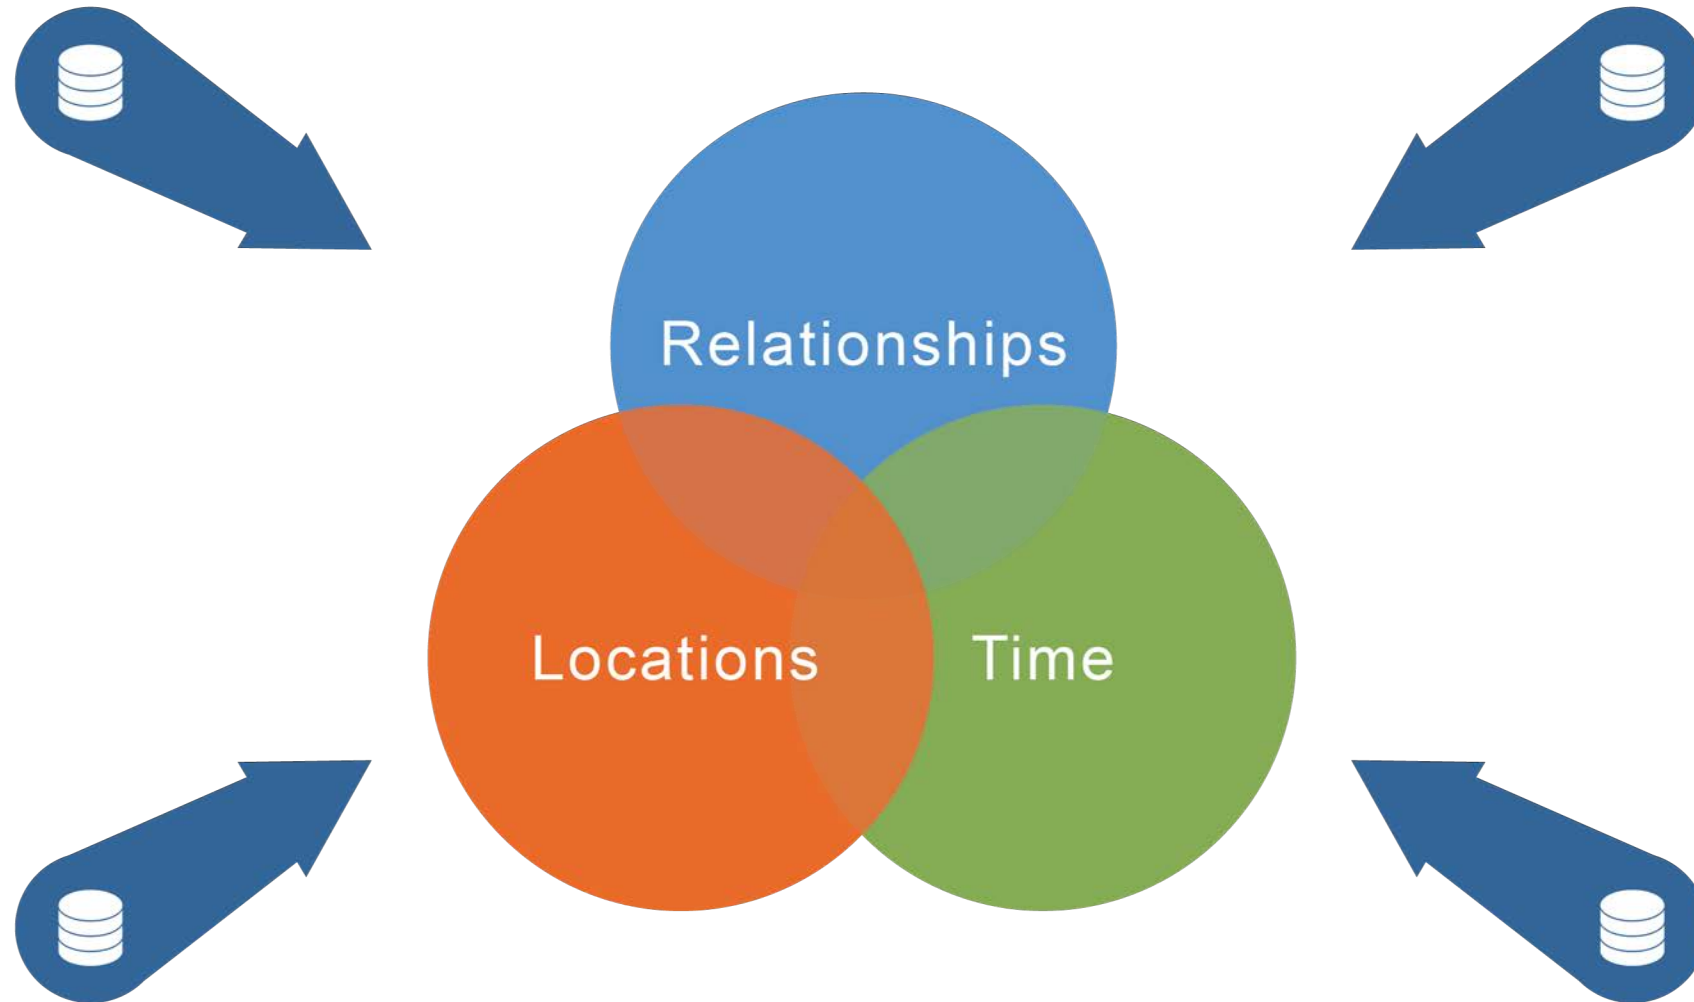

Tom Sawyer Software ChemAxon User Group Meeting

Brendan Madden
Chief Executive

Tom Sawyer Software

- Leading provider of software for building graph and data visualization and analysis applications
- Headquartered in Berkeley, California
 - Offices in the United States, Australia, Germany, Greece, Latvia, and Mexico
 - Founded 1992

The Big Data Problem

Solutions

Network Topology

Link Analysis

Schematics and Maps

Architectures and Models

Flows and Impacts

Healthcare and Life Sciences Customers

Tom Sawyer Perspectives Configurations

Graph and Data Visualization

Graph Database Browser

Model-Based Engineering

Business Process

Graphical Designer

Designer

Project

Design Once and Deploy Both
Web and Desktop Applications

Federated Data Integration

Data Views

Drawings

Timelines

Charts

Maps

Tables